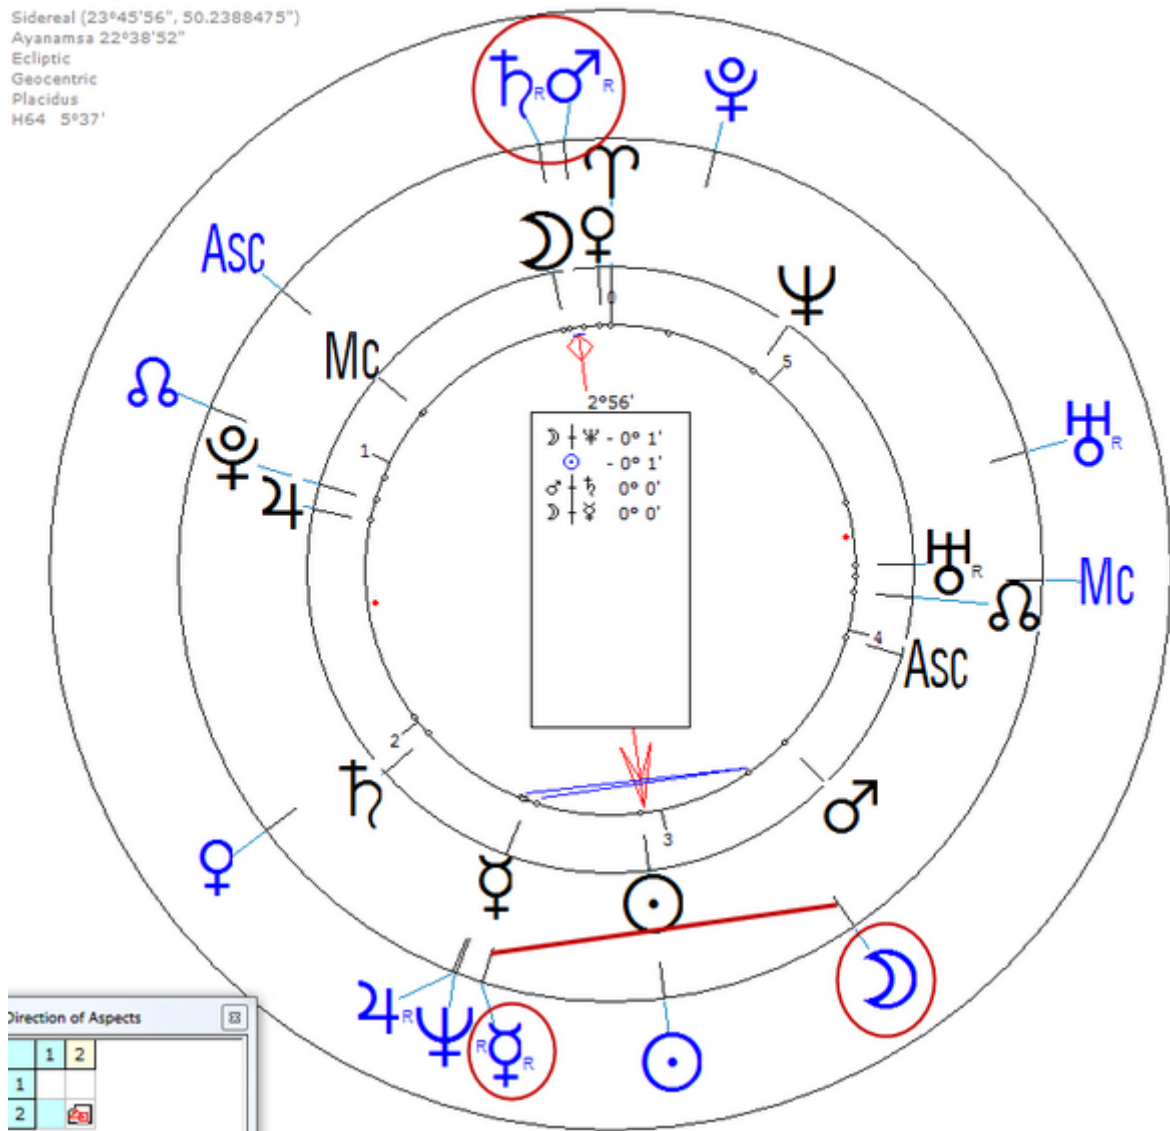

Levi, Primo

31 July 1919 at 04:00 (= 04:00 AM)Torino, Italy, 45n03, 7e40

Italian novelist, essayist, poet and scientist.

<https://www.astro.com/astro-databank/Levi,_Primo>

Levi died a suicide 4/11/1987, Turin, Italy.

Solar Return (Harmonic 64)

Solar $\♂/\♄$ = Solar $\♃/\♁$

Solar $\♃/\♁$ = $\♃_n/\♁_n$

Solar $\♃$ = $\♁_n/\♁_n$

Levi, Primo
31 July 1919 Thu 4:00 (GMT+2) 45n03 7e40
Torino, Italy

Sidereal (23°45'56", 50.2388475")
Ayanamsa 22°38'52"
Ecliptic
Geocentric
Placidus
H64 5°37'